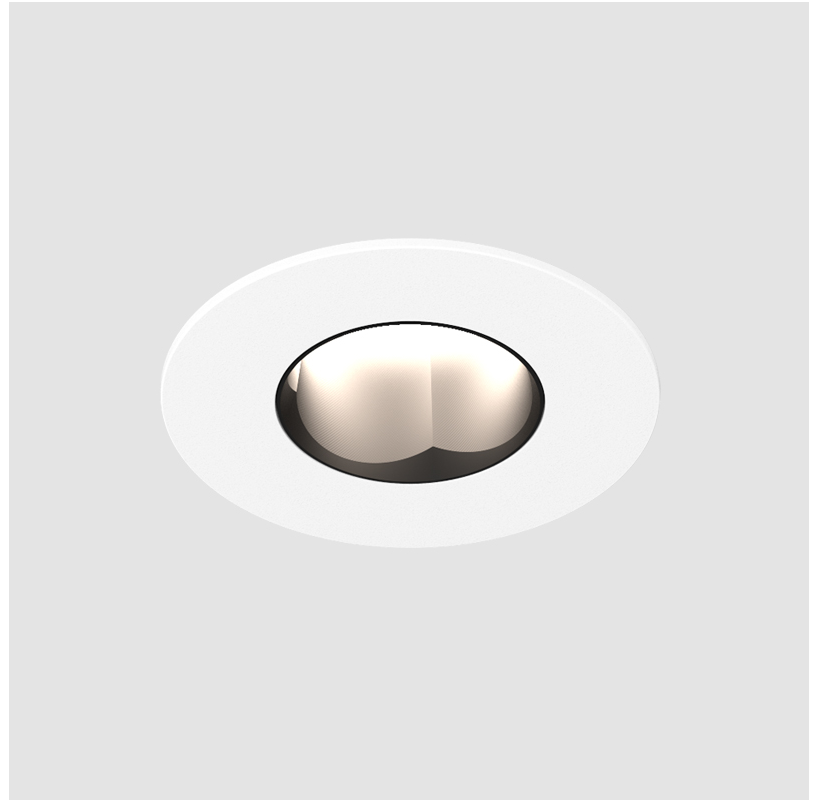

PHYSICAL

Shape: Round
Diameter (mm): 75
Diameter (in): 2 15/16
Height (mm): 65
Height (in): 2 9/16
Ceiling Thickness (mm): 1 - 25
Ceiling Thickness (in): 1/16 - 1 3/16
Min. Recessing Depth (mm): 70
Min. Recessing Depth (in): 2 3/4
Light Distribution: Direct
Diffuser: Lens Pack - Spread Lens / Linear Spread Lens / Honeycomb Louver
Fixture Finish: SSR / BKV / CWI / CRY / HAB / LAG / UFT / ITA / RUA / RUR / MIC / FTG / MYG / TWT / LOD / PUS / FRO / FUP / KIA / POP / BLS / SPG / MEY / GOH / GUM / CHC / COM / ABZ / JAG / OBR / MOS / ROR
Fixture Material: Aluminum Die Cast
Cut-out Measurements: 68mm / 2 11/16" Diameter

ELECTRICAL

Lamp Type: LED (Zhaga Standard)
Input Wattage (W): 16
Total Output Wattage (W): 14.6
Dimming: Tri-Mode (Non-Dimming and Phase Dimming (120Vac only) and 0-10V Dimming)
Driver Included: No
Driver Location: Recessed Housing
Driver Type: Constant Current - Universal
Driver Class: Class 2
Housing: See Components
Input Voltage (V): 120 - 277
Constant Current (MA): 350

LED

Color Temperature (°K): 2700 / 3000 / 3500 / 4000
Max. Delivered Lumen (lm): 1067 / 1150 / 1217 / 1220
Nominal Lumen (lm): 1393 / 1501 / 1589 / 1592
CRI: >90 CRI
Lamp Life (hrs): 50000

OPTICAL

Reflector°: 14
Adjustability: Fixed

RATINGS AND CERTIFICATIONS

Certified By: Certified for North American Standards
IP rating: IP44