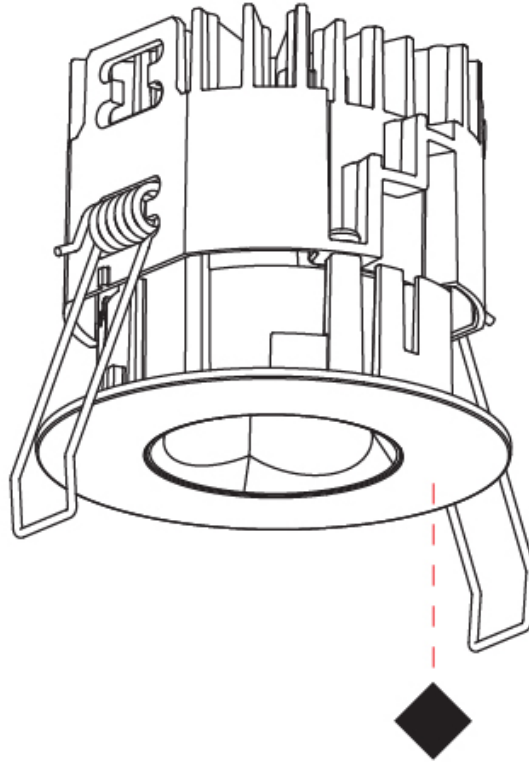

OIKO PRO ROUND RECESSED

A35867-

PROJECT _____

TYPE _____

SPECIFIER _____

QUANTITY _____

DATE _____