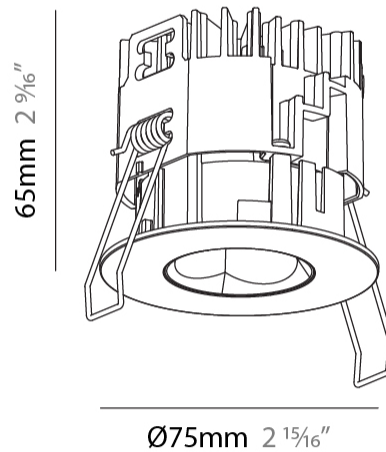

PHYSICAL

Shape: Round
Diameter (mm): 75
Diameter (in): 2 15/16
Height (mm): 65
Height (in): 2 9/16
Ceiling Thickness (mm): 1 - 25
Ceiling Thickness (in): 1/16 - 1 3/16
Min. Recessing Depth (mm): 70
Min. Recessing Depth (in): 2 3/4
Light Distribution: Direct
Diffuser: Lens Pack - Spread Lens / Linear Spread Lens / Honeycomb Louver
Fixture Finish: SSR / BKV / CWI / CRY / HAB / LAG / UFT / ITA / RUA / RUR / MIC / FTG / MYG / TWT / LOD / PUS / FRO / FUP / KIA / POP / BLS / SPG / MEY / GOH / GUM / CHC / COM / ABZ / JAG / OBR / MOS / ROR
Fixture Material: Aluminum Die Cast
Cut-out Measurements: 68mm / 2 11/16" Diameter

ELECTRICAL

Lamp Type: LED (Zhaga Standard)
Input Wattage (W): 16
Total Output Wattage (W): 14.6
Dimming: Tri-Mode (Non-Dimming and Phase Dimming (120Vac only) and 0-10V Dimming)
Driver Included: No
Driver Location: Recessed Housing
Driver Type: Constant Current - Universal
Driver Class: Class 2
Housing: See Components
Input Voltage (V): 120 - 277
Constant Current (MA): 350

LED

Color Temperature (°K): 2700 / 3000 / 3500 / 4000
Max. Delivered Lumen (lm): 1067 / 1150 / 1217 / 1220
Nominal Lumen (lm): 1393 / 1501 / 1589 / 1592
CRI: >90 CRI
Lamp Life (hrs): 50000

OPTICAL

Reflector°: 14
Adjustability: Fixed

RATINGS AND CERTIFICATIONS

Certified By: Certified for North American Standards
IP rating: IP44