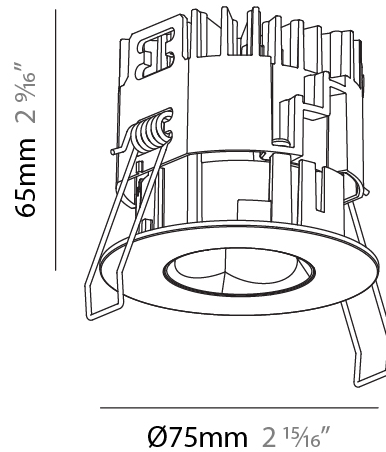

PHYSICAL

Shape: Round
Diameter (mm): 75
Diameter (in): 2 15/16
Height (mm): 65
Height (in): 2 9/16
Ceiling Thickness (mm): 1 - 25
Ceiling Thickness (in): 1/16 - 1 3/16
Min. Recessing Depth (mm): 70
Min. Recessing Depth (in): 2 3/4
Light Distribution: Direct
Diffuser: Lens Pack - Spread Lens / Linear Spread Lens / Honeycomb Louver
Fixture Finish: SSR / BKV / CWI / CRY / HAB / LAG / UFT / ITA / RUA / RUR / MIC / FTG / MYG / TWT / LOD / PUS / FRO / FUP / KIA / POP / BLS / SPG / MEY / GOH / GUM / CHC / COM / ABZ / JAG / OBR / MOS / ROR
Fixture Material: Aluminum Die Cast
Cut-out Measurements: 68mm / 2 11/16" Diameter

ELECTRICAL

Lamp Type: LED (Zhaga Standard)
Input Wattage (W): 15
Total Output Wattage (W): 13.6
Dimming: Tri-Mode (Non-Dimming and Phase Dimming (120Vac only) and 0-10V Dimming)
Driver Included: No
Driver Location: Recessed Housing
Driver Type: Constant Current - Universal
Driver Class: Class 2
Housing: See Components
Input Voltage (V): 120 - 277
Constant Current (MA): 350

LED

Color Temperature (°K): 2700 / 3000 / 3500 / 4000
Max. Delivered Lumen (lm): 1295 / 1377 / 1442 / 1455
Nominal Lumen (lm): 1566 / 1665 / 1743 / 1759
CRI: >90 CRI
Lamp Life (hrs): 50000

OPTICAL

Reflector: 34
Adjustability: Fixed

RATINGS AND CERTIFICATIONS

Certified By: Certified for North American Standards
IP rating: IP20